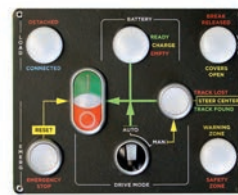

buttons
*Manual/automatic, start,
stop, reset, steering central*
Item number OPT0177