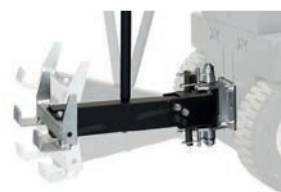

Adapters

Base part hook 90°
(manual controle)
Item number H7090-R010