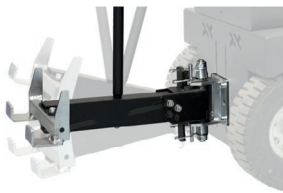

Adapters

Base part hook 90°
(manual controle)
Item number H7090-R010