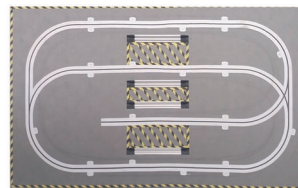

Demo floor, gray (6,5x3 m)
*Plastic tile floor with
slow/fast RFID-tags*
Item no. OPTAGV0000